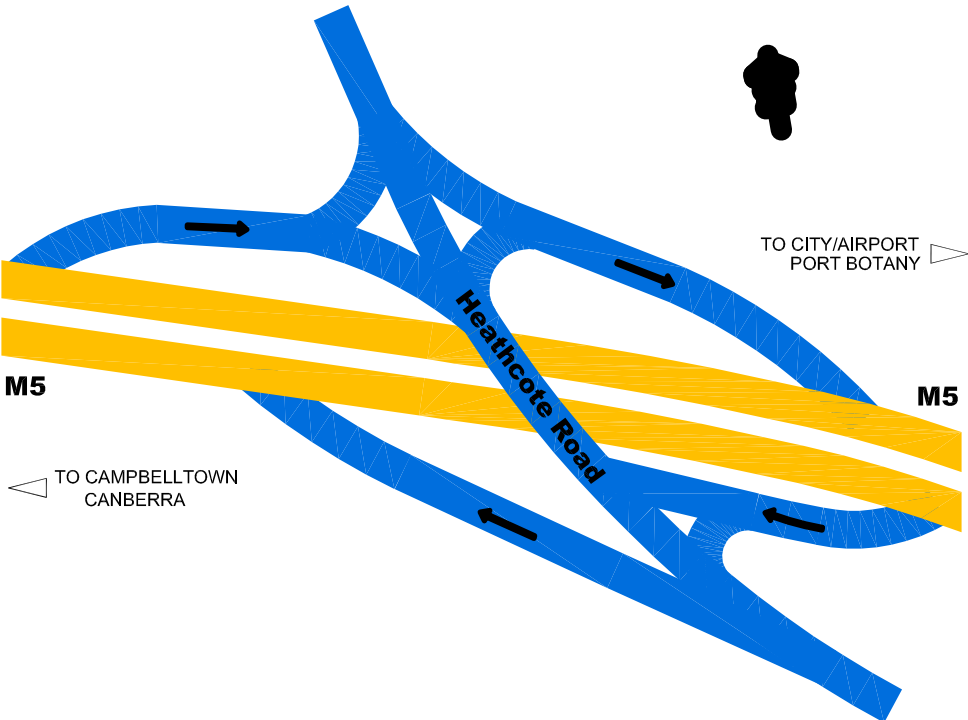

Heathcote Road

M5

M5

TO CAMPBELLTOWN
CANBERRA

TO CITY/AIRPORT
PORT BOTANY

From M5

Eastbound to Heathcote Road

Westbound to Heathcote Road

From Heathcote Road

Eastbound to City

Westbound to Campbelltown